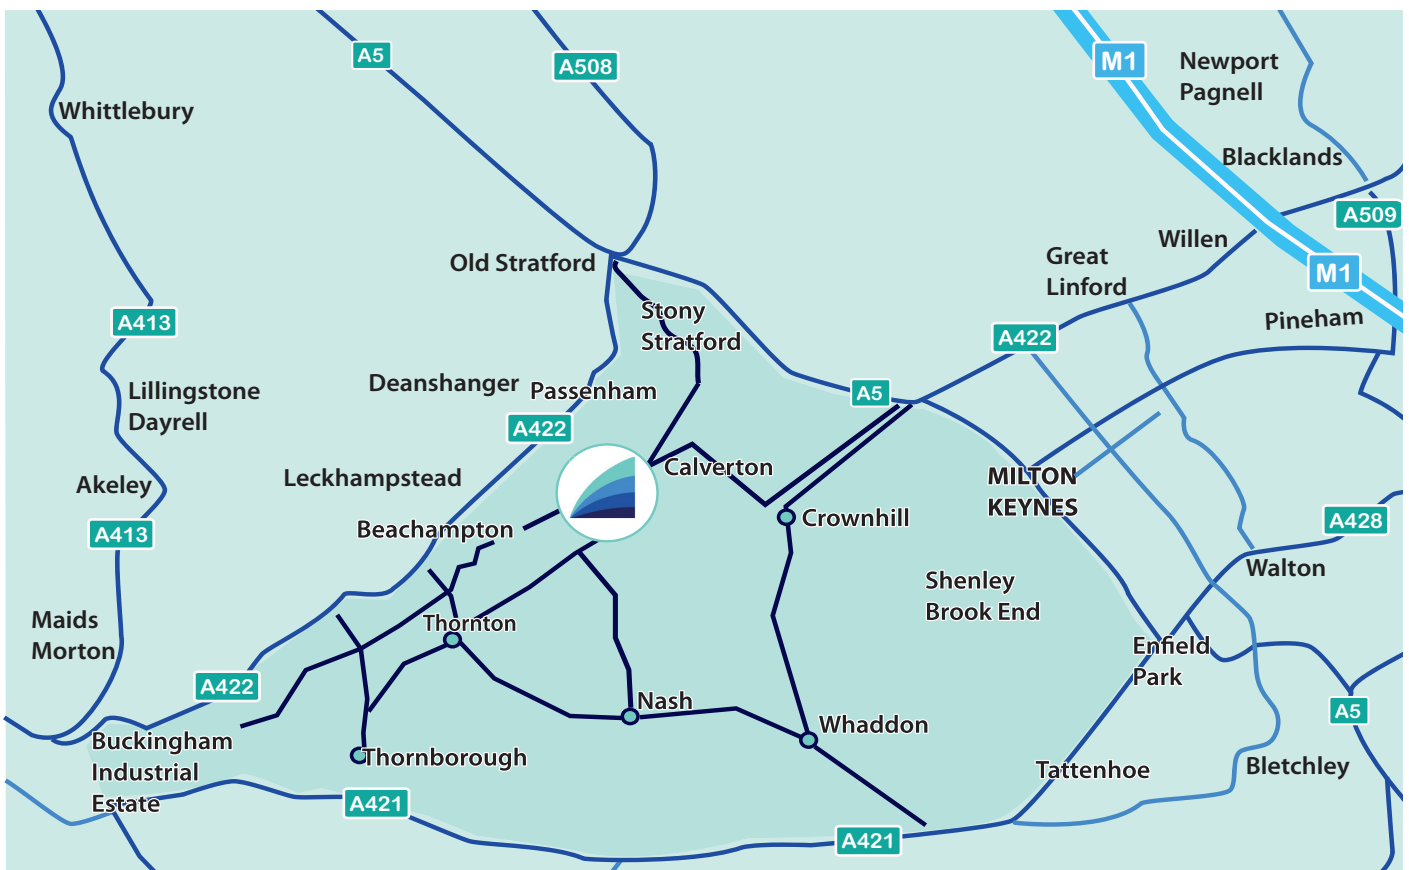

www.kickstart.capital

www.palladiumsolutions.com

LOCAL MAP

When travelling from Stony Stratford to Beachampton, Calverton Road merges into an unnamed road. After approximately 1.2 miles on this unnamed road, Mill Farm Courtyard is on the right.