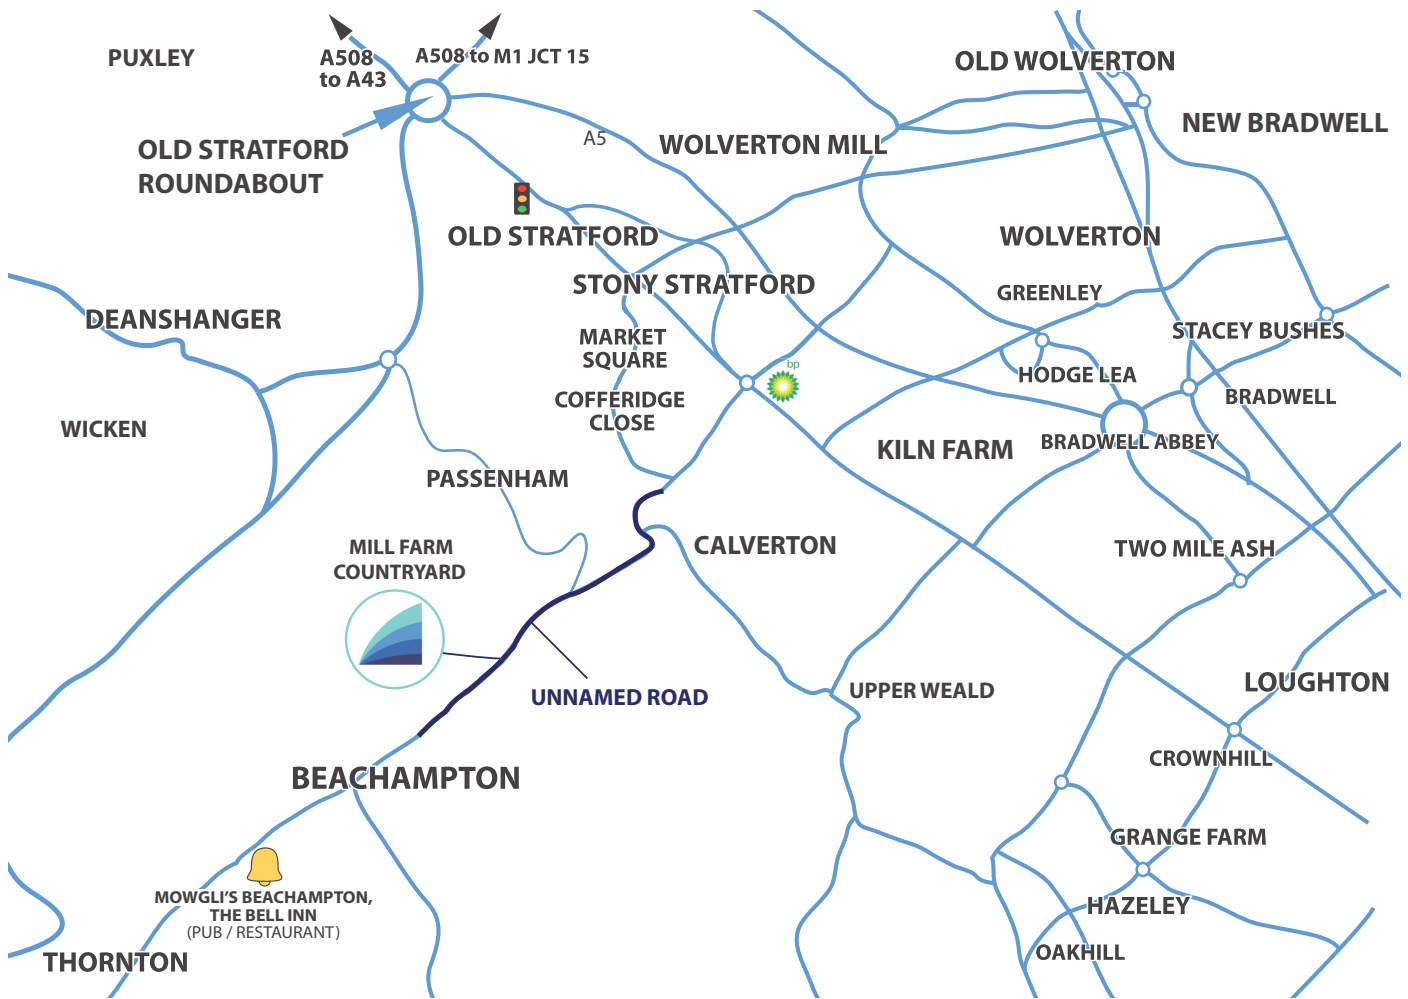

www.kickstart.capital

www.palladiumsolutions.com

LOCAL MAP

When travelling from Stony Stratford to Beachampton, Calverton Road merges into an unnamed road. After approximately 1.2 miles on this unnamed road, Mill Farm Courtyard is on the right.