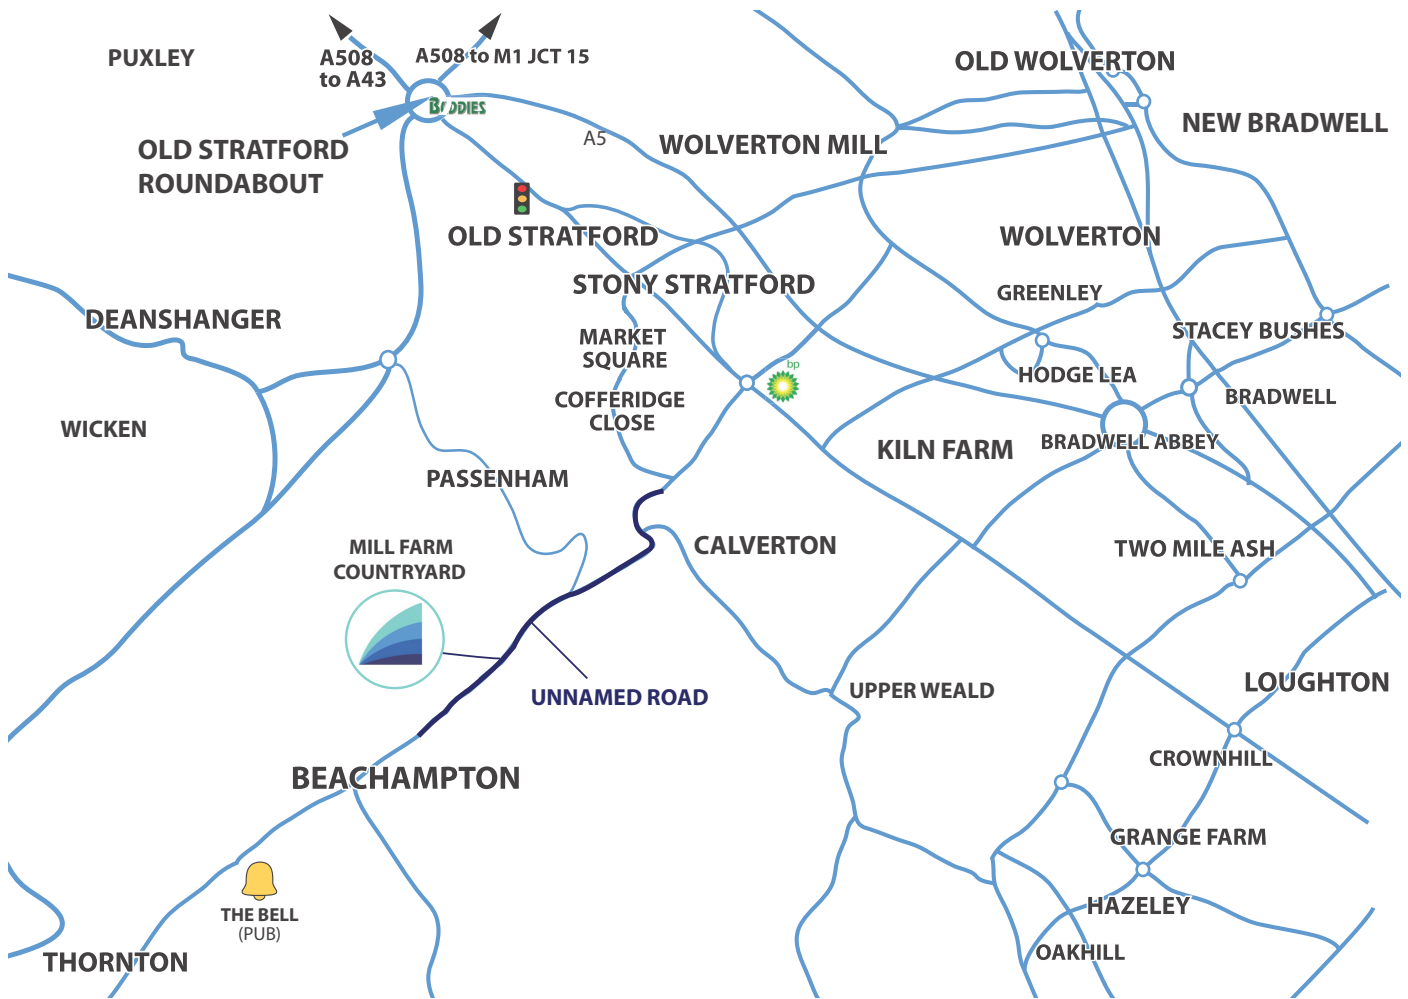

www.eis.marketing

www.kickstart.capital

LOCAL MAP

When travelling from Stony Stratford to Beachampton, Calverton Road merges into an unnamed road. After approximately 1.2 miles on this unnamed road, Mill Farm Courtyard is on the right.