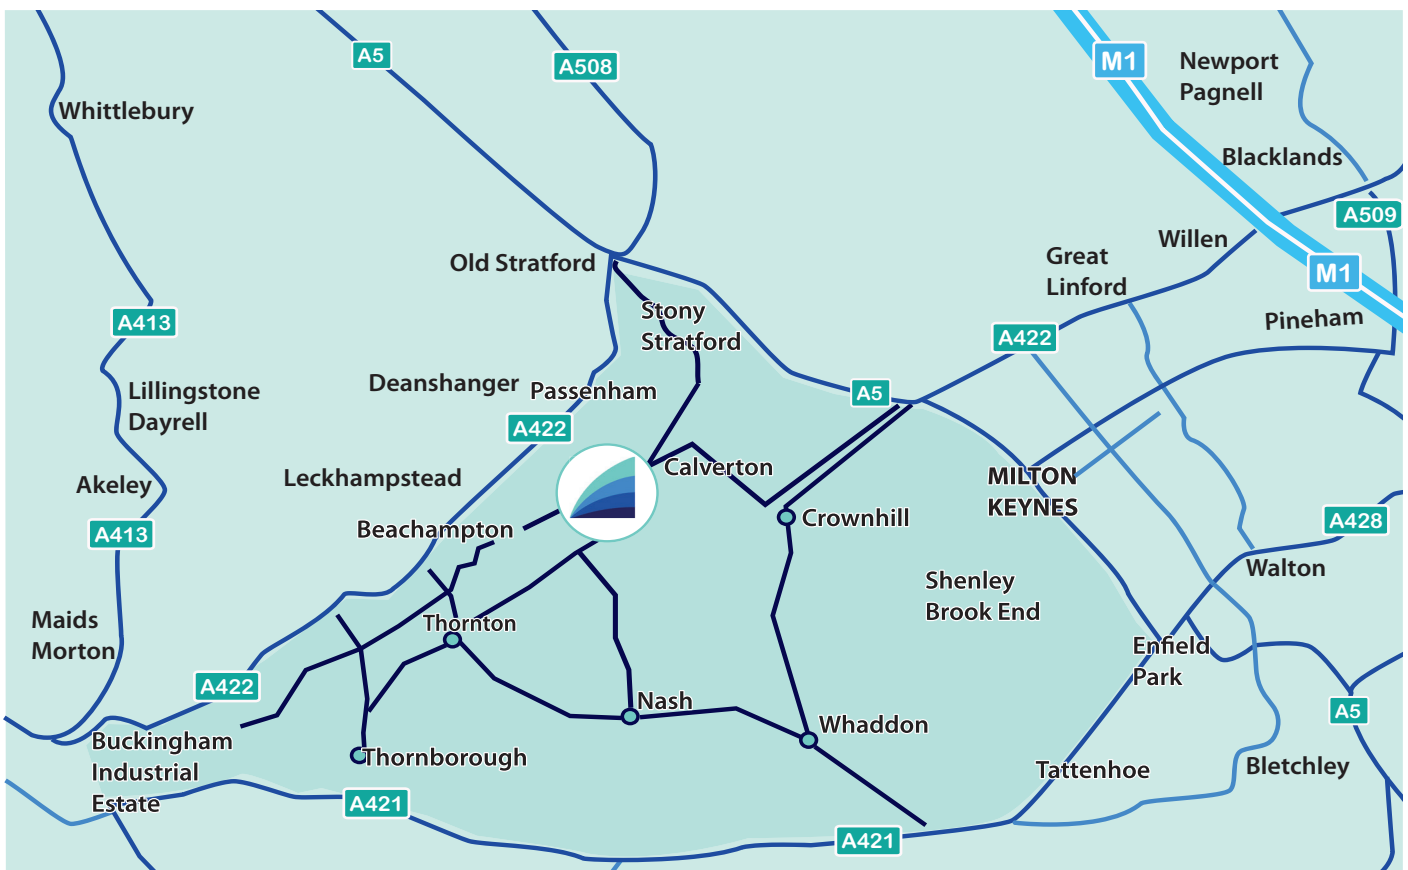

www.eis.marketing

www.kickstart.capital

LOCAL MAP

When travelling from Stony Stratford to Beachampton, Calverton Road merges into an unnamed road. After approximately 1.2 miles on this unnamed road, Mill Farm Courtyard is on the right.